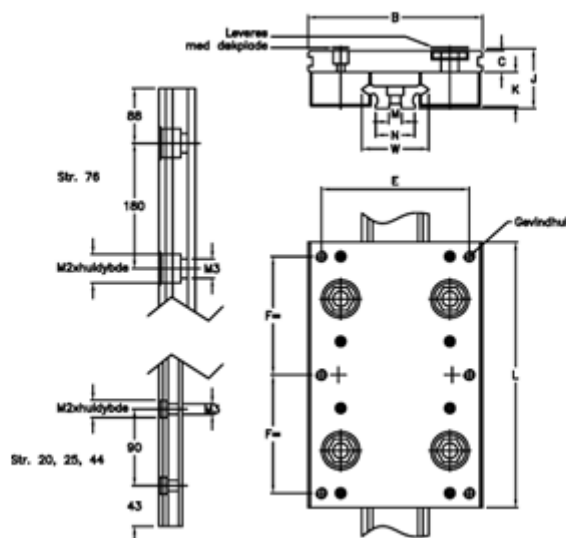

Data Sheet

Article number: 056514421256

Description: Hepco Simple Select 44 2-1256

Measures

B = 116	M = 8x3
C = 14.5	M1 = 7.0
E = 96	M2 = 11x6,1
F = 80	N = 26.4
G = 6xM8	Size = 44
J = 38.74	W = 44
K = 22.5	
L = 180	